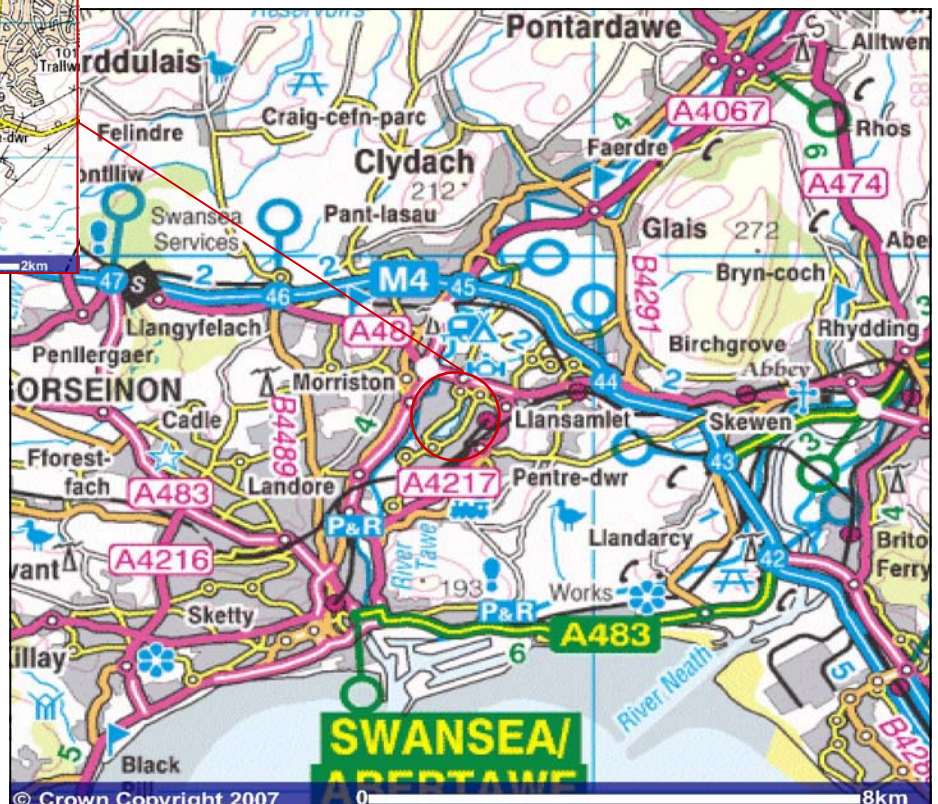

## Directions

### By car

Leave M4 Motorway at Junction 45. Take A4067 south towards Swansea and leave at 2<sup>nd</sup> interchange (A48). Turn left over river, pass ASDA on your left and turn right at next roundabout into Valley Way. In 200m, turn left at next roundabout into Fendrod Way. Pass Renault garage and Fendrod public house on your left and turn right at next roundabout into Phoenix Way. Take first right into Lion Way, then left and left again opposite T W Thomas. As you enter the courtyard, Blackwell's office is at the left end of the brick building which faces you.

### By train: National Rail Enquiries: 08457 48 49 50

The nearest serving train station in Swansea.

### By Air:

The nearest serving airports is Cardiff.

[www.blackwellgroup.co.uk](http://www.blackwellgroup.co.uk)