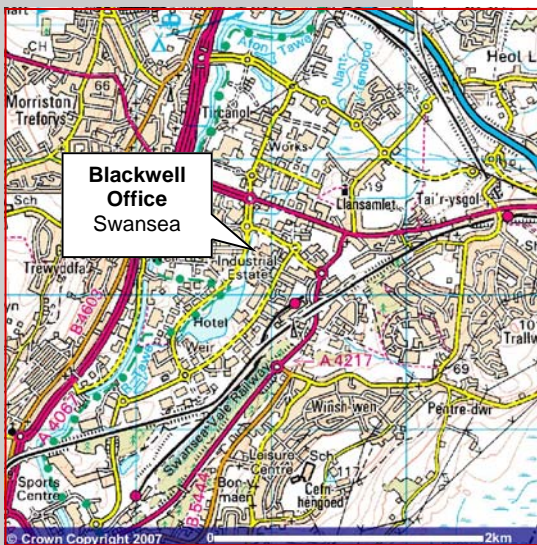

Details

Address:

Phoenix Way
Swansea Enterprise Park
Swansea
SA7 9FZ

Telephone:

01792 701348

Fax:

01792 701240

Directions

By car

Leave M4 Motorway at Junction 45. Take A4067 south towards Swansea and leave at 2nd interchange (A48). Turn left over river, pass ASDA on your left and turn right at next roundabout into Valley Way. In 200m, turn left at next roundabout into Fendrod Way. Pass Renault garage and Fendrod public house on your left and turn right at next roundabout into Phoenix Way. Take first right into Lion Way, then left and left again opposite T W Thomas. As you enter the courtyard, Blackwell's office is at the left end of the brick building which faces you.

By train: National Rail Enquiries: 08457 48 49 50

The nearest serving train station in Swansea.

By Air:

The nearest serving airports is Cardiff.

www.blackwellgroup.co.uk